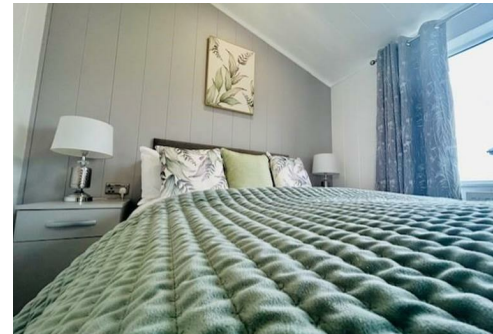

Upon entering, you'll find a spacious and open plan living area, complete with fireplace that creates a warm and inviting ambiance. The open-concept design seamlessly connects the living room to the fully-equipped kitchen and dining area, making it perfect for socializing with friends and family. Large windows allow natural light to flood the space, providing stunning views of the surrounding countryside.

The cabin features two beautifully decorated bedrooms, each offering a comfortable haven for rest and relaxation. The master bedroom is a true sanctuary, with a plush king-sized bed, and it even boasts a private dressing room where you can store your belongings and prepare for your day in style. Further more an ensuite shower room. The second bedroom offers a cosy atmosphere with a comfortable queen-sized bed.

One of the standout features of this cabin is the private outdoor hot tub. Nestled on the cabin's deck, the hot tub provides the perfect place to unwind and soak away the stresses of everyday life while surrounded by the sights and sounds of the natural world.

The cabin comes fully furnishes and is ready for you and your family to escape to the country.

Contact

01482 319200

info@pandapropertyltd.com

www.pandapropertyltd.com