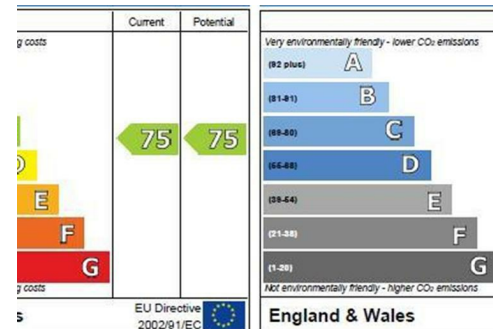

## Contact

01482 319200

info@pandapropertyltd.com

www.pandapropertyltd.com

Local Authority

Hull City Council

Council Tax Band A

EPC Rating C